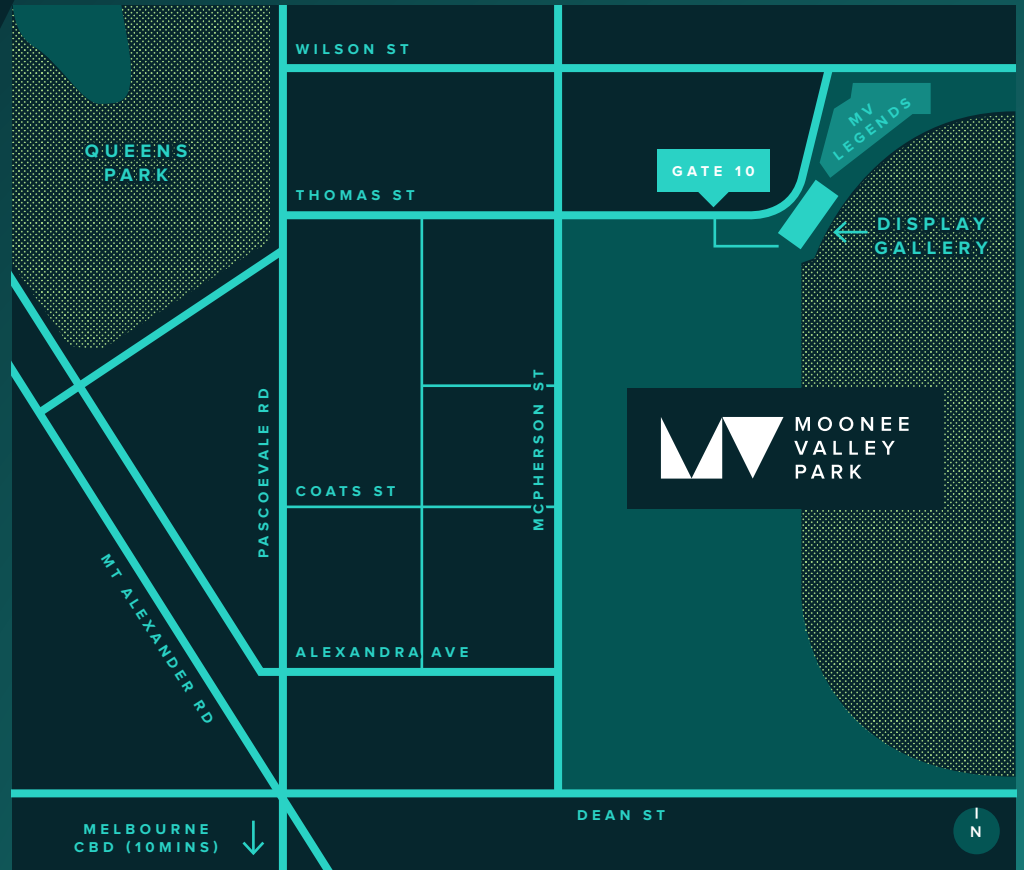

# Moonee Valley Park Display Gallery

*Enter through Gate 10, directly opposite 43 Thomas Street. Take an immediate left within the car park and the Display Gallery sits at the end of the car park.*

1300 426 866  
BY APPOINTMENT ONLY  
[MOONEEVALLEYPARK.COM.AU](http://MOONEEVALLEYPARK.COM.AU)